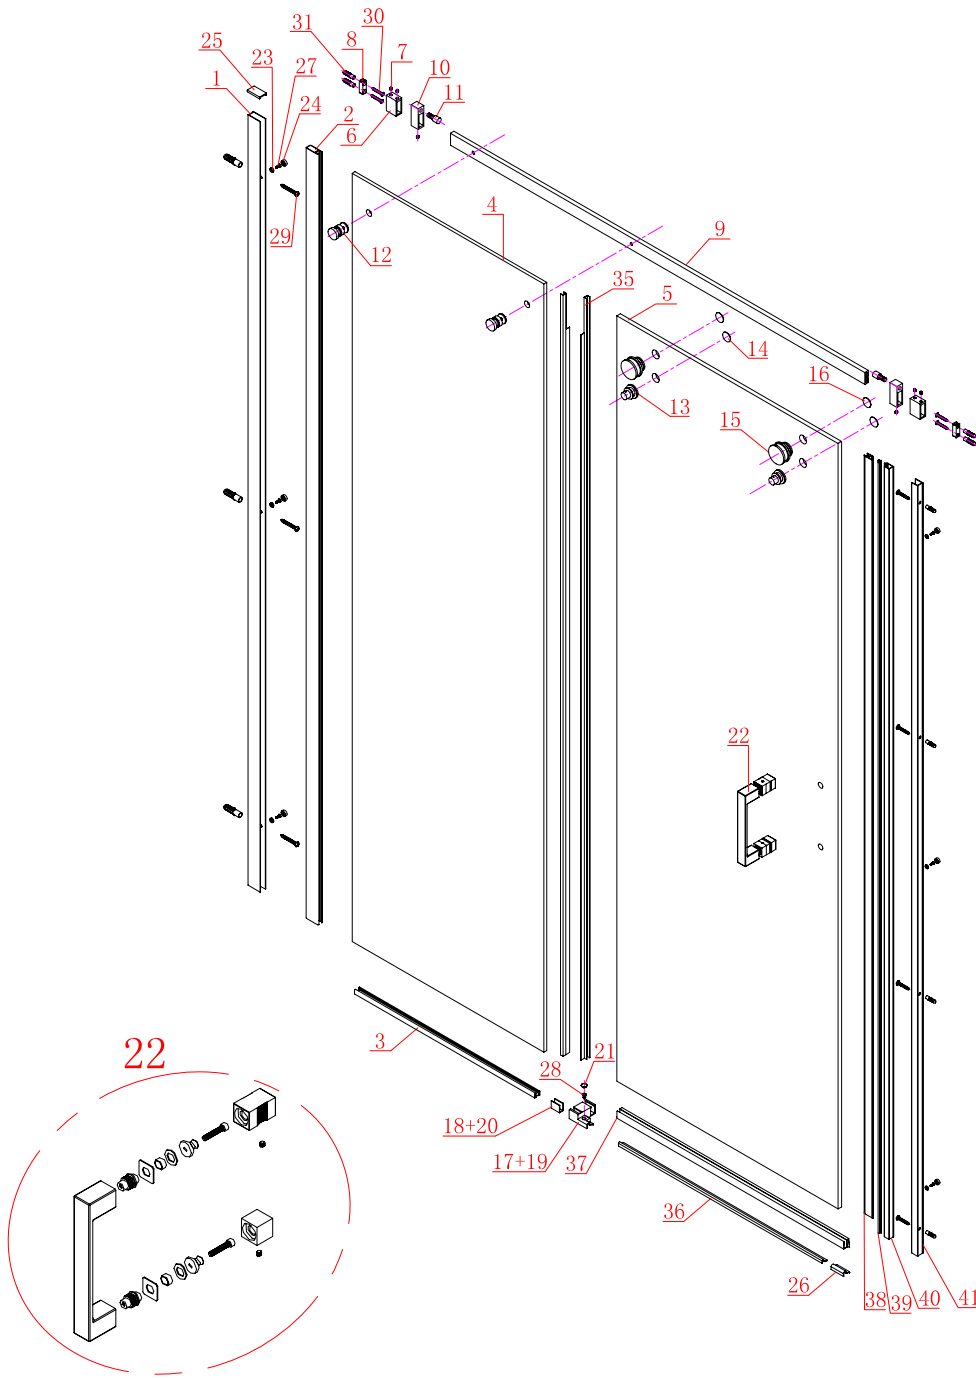

# MSSP2爆炸图

1	AE-50	aluminium profile	2	AE-77	aluminium profile	3	DHY-19	bottom aluminium profile
4	SS3L-G2-L	fixed flat glass	5	SS3L-152G1	moving flat glass	6	151-13L-1	fixed wall bracket
7	JD-5	tacking	8	151-13-2	inner locker	9	TC151-01	10*30bar
10	151-09	buffer	11	OV-09	mat	12	151-16Z	fixed door clamp
13	151-17Z	moving door clamp	14	0-101-09	cover	15	0-101	roller
16	0-101-09	cover	17+19	151-18-L/R	fixed slide block left/right	18+20	151-18-2	mat
21	RA-38	limiting cover	22	W&M-H0046Z	handle	23	YF-33	cover mat
24	YF-34	hole cover	25	TC101-06	aluminium profile cover	26	K-09	connector
27	ST4X12	sink self-tapping screw	28	ST4X20	sink self-tapping screw	29	ST5X30	ball self-tapping screw
30	ST5X35	sink self-tapping screw	31	PZG-01	expansion pipe $\phi 8 \times 30$	35	M304AA-8	sealing stripe
36	K-07	bottom door aluminium profile	37	M309S-08	sealing stripe for bottom door	38	308GA-8mm	white sealing stripe
39	RF1016GA-7*4	white magnet sealing strip	40	EA674	45 degree magnet aluminium	41	EA675	wall profile